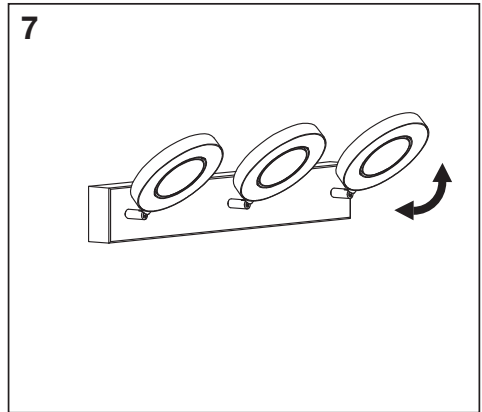

4058075827981
4058075833494

1x  2x  2x 

1x  **890g**

4058075828025
4058075833531

1x  2x  2x 

mm

	W	L	H
DECOR SPOT SATURN W 147MM 11W	238	147	180
DECOR SPOT SATURN W 460MM 21W	147	460	75
DECOR SPOT SATURN W 666MM 29W	147	665	75
DECOR SPOT SATURN CLG415MM 21W	150	415	301

1

ON OFF ON ON ON
OFF OFF ON ON ON

ON
OFF

2

3

DÉCOR SPOT SATURN

	EAN	n	LED	QR code	ENERGY * X =
DECOR SPOT SATURN W 147MM 11WCCT WT	4058075827967	1	AC57256		F
DECOR SPOT SATURN W 147MM 11WCCT BK	4058075833470	1	AC57256		
DECOR SPOT SATURN W 460MM 21W CCTWT	4058075827981	2	AC57256		F
DECOR SPOT SATURN W 460MM 21W CCTBK	4058075833494	2	AC57256		
DECOR SPOT SATURN W 666MM 29W CCTWT	4058075828001	3	AC57256		F
DECOR SPOT SATURN W 666MM 29W CCTBK	4058075833517	3	AC57256		
DECOR SPOT SATURN CLG415MM 21WCCTWT	4058075828025	2	AC57256		F
DECOR SPOT SATURN CLG415MM 21WCCTBK	4058075833531	2	AC57256		