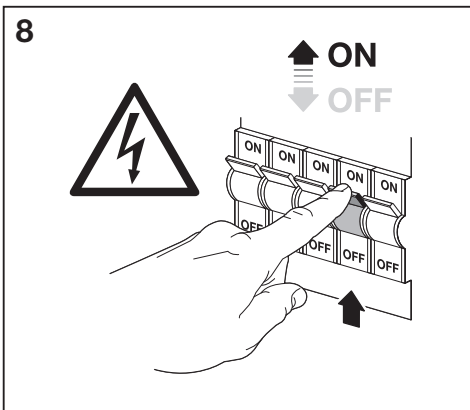

1

ON OFF ON ON ON
OFF OFF ON ON ON

ON
OFF

2

3

DÉCOR SPOT SATURN

	EAN	n	LED	QR code	ENERGY * X =
DECOR SPOT SATURN W 147MM 11WCCT WT	4058075827967	1	AC57256		F
DECOR SPOT SATURN W 147MM 11WCCT BK	4058075833470	1	AC57256		
DECOR SPOT SATURN W 460MM 21W CCTWT	4058075827981	2	AC57256		F
DECOR SPOT SATURN W 460MM 21W CCTBK	4058075833494	2	AC57256		
DECOR SPOT SATURN W 666MM 29W CCTWT	4058075828001	3	AC57256		F
DECOR SPOT SATURN W 666MM 29W CCTBK	4058075833517	3	AC57256		
DECOR SPOT SATURN CLG415MM 21WCCTWT	4058075828025	2	AC57256		F
DECOR SPOT SATURN CLG415MM 21WCCTBK	4058075833531	2	AC57256		