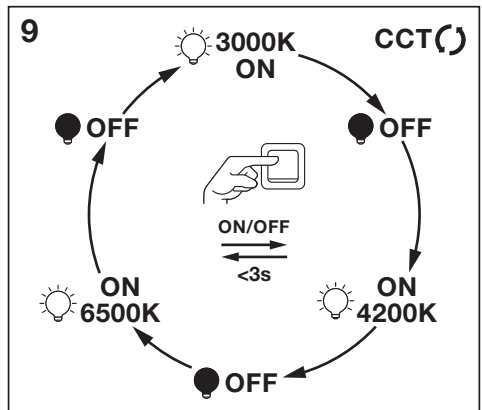

1

ON OFF ON ON ON
OFF OFF ON ON ON

ON
OFF

2

3

DÉCOR SPOT SATURN

	EAN	n	LED	QR code	ENERGY * X =
DECOR SPOT SATURN W 147MM 11WCCT WT	4058075827967	1	AC57256		F
DECOR SPOT SATURN W 147MM 11WCCT BK	4058075833470	1	AC57256		
DECOR SPOT SATURN W 460MM 21W CCTWT	4058075827981	2	AC57256		F
DECOR SPOT SATURN W 460MM 21W CCTBK	4058075833494	2	AC57256		
DECOR SPOT SATURN W 666MM 29W CCTWT	4058075828001	3	AC57256		F
DECOR SPOT SATURN W 666MM 29W CCTBK	4058075833517	3	AC57256		
DECOR SPOT SATURN CLG415MM 21WCCTWT	4058075828025	2	AC57256		F
DECOR SPOT SATURN CLG415MM 21WCCTBK	4058075833531	2	AC57256		