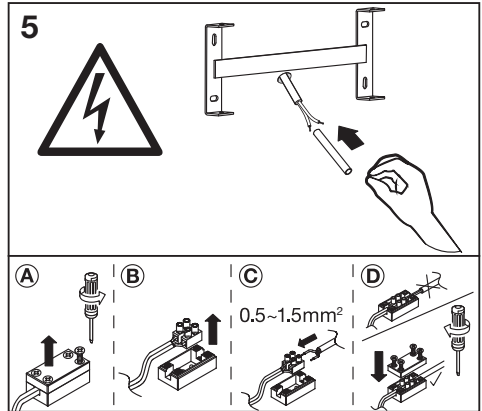

1

ON OFF ON ON ON
OFF OFF ON ON ON

ON
OFF

2

3

DÉCOR SPOT SATURN

	EAN	n	LED	QR code	ENERGY * X =
DECOR SPOT SATURN W 147MM 11WCCT WT	4058075827967	1	AC57256		F
DECOR SPOT SATURN W 147MM 11WCCT BK	4058075833470	1	AC57256		
DECOR SPOT SATURN W 460MM 21W CCTWT	4058075827981	2	AC57256		F
DECOR SPOT SATURN W 460MM 21W CCTBK	4058075833494	2	AC57256		
DECOR SPOT SATURN W 666MM 29W CCTWT	4058075828001	3	AC57256		F
DECOR SPOT SATURN W 666MM 29W CCTBK	4058075833517	3	AC57256		
DECOR SPOT SATURN CLG415MM 21WCCTWT	4058075828025	2	AC57256		F
DECOR SPOT SATURN CLG415MM 21WCCTBK	4058075833531	2	AC57256		