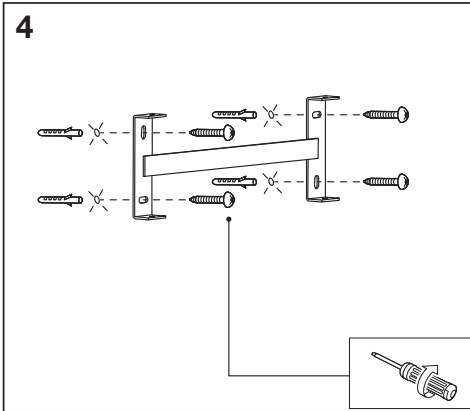

1

ON OFF ON ON ON
OFF OFF ON ON ON

ON
OFF

2

3

DÉCOR SPOT SATURN

	EAN	n	LED	QR code	ENERGY * X =
DECOR SPOT SATURN W 147MM 11WCCT WT	4058075827967	1	AC57256		F
DECOR SPOT SATURN W 147MM 11WCCT BK	4058075833470	1	AC57256		
DECOR SPOT SATURN W 460MM 21W CCTWT	4058075827981	2	AC57256		F
DECOR SPOT SATURN W 460MM 21W CCTBK	4058075833494	2	AC57256		
DECOR SPOT SATURN W 666MM 29W CCTWT	4058075828001	3	AC57256		F
DECOR SPOT SATURN W 666MM 29W CCTBK	4058075833517	3	AC57256		
DECOR SPOT SATURN CLG415MM 21WCCTWT	4058075828025	2	AC57256		F
DECOR SPOT SATURN CLG415MM 21WCCTBK	4058075833531	2	AC57256		