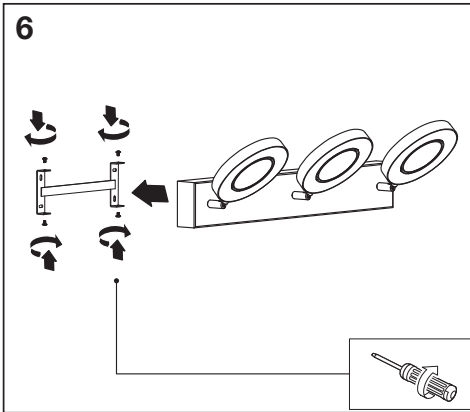

4058075827981
4058075833494

1x  2x  2x 

1x  **890g**

4058075828025
4058075833531

1x  2x  2x 

mm

	W	L	H
DECOR SPOT SATURN W 147MM 11W	238	147	180
DECOR SPOT SATURN W 460MM 21W	147	460	75
DECOR SPOT SATURN W 666MM 29W	147	665	75
DECOR SPOT SATURN CLG415MM 21W	150	415	301

1

ON OFF ON ON ON
OFF OFF ON ON ON

ON
OFF

2

3

DÉCOR SPOT SATURN

	EAN	n	LED	QR code	ENERGY * X =
DECOR SPOT SATURN W 147MM 11WCCT WT	4058075827967	1	AC57256		F
DECOR SPOT SATURN W 147MM 11WCCT BK	4058075833470	1	AC57256		
DECOR SPOT SATURN W 460MM 21W CCTWT	4058075827981	2	AC57256		F
DECOR SPOT SATURN W 460MM 21W CCTBK	4058075833494	2	AC57256		
DECOR SPOT SATURN W 666MM 29W CCTWT	4058075828001	3	AC57256		F
DECOR SPOT SATURN W 666MM 29W CCTBK	4058075833517	3	AC57256		
DECOR SPOT SATURN CLG415MM 21WCCTWT	4058075828025	2	AC57256		F
DECOR SPOT SATURN CLG415MM 21WCCTBK	4058075833531	2	AC57256		